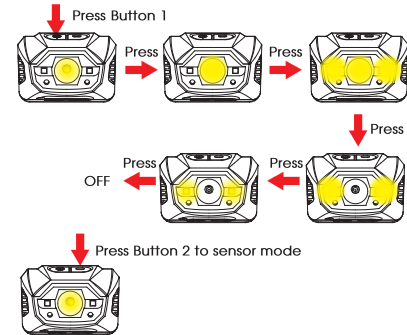

SENSOR MODE

Sensors

Sensing Distance: 15cm

OPERATING INSTRUCTIONS

WARRANTY

Our goods come with guarantees that cannot be excluded under the Australian Consumer Law. You are entitled to a replacement or refund for a major failure and compensation for any other reasonably foreseeable loss or damage. You are also entitled to have the goods repaired or replaced if the goods fail to be of acceptable quality and the failure does not amount to a major failure.