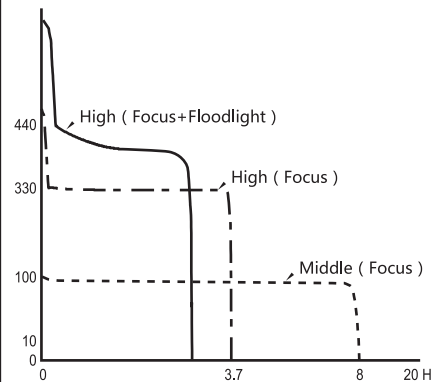

OPERATING INSTRUCTIONS

WARRANTY

Our goods come with guarantees that cannot be excluded under the Australian Consumer Law. You are entitled to a replacement or refund for a major failure and compensation for any other reasonably foreseeable loss or damage. You are also entitled to have the goods repaired or replaced if the goods fail to be of acceptable quality and the failure does not amount to a major failure.

In addition, we guarantee this product to be free from defects in workmanship or parts for 2 years from the date of purchase. Defects that occur within this period, under normal use and care, will be repaired, replaced or refunded at our discretion.

For more information on our warranty policy, please visit korrlighting.com.au/warranty-returns-policy/.